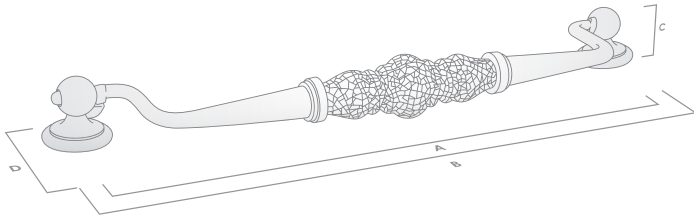

## Handle

Code	CTC (A)	Length (B)	Width (D)	Projection (C)	Finish
062.128.16	128mm	154mm	25mm	40mm	White Crackle / Pewter
062.128.17	128mm	154mm	25mm	40mm	Cream Crackle / Antique Brass
062.128.19	128mm	154mm	25mm	40mm	White / Brushed Nickel

## Swivel Bail Handle

Code	CTC (A)	Length (B)	Width (D)	Projection (C)	Finish
062.224.16	224mm	245mm	60mm	30mm	White Crackle / Pewter
062.224.17	224mm	245mm	60mm	30mm	Cream Crackle / Antique Brass
062.224.19	224mm	245mm	60mm	30mm	White / Brushed Nickel