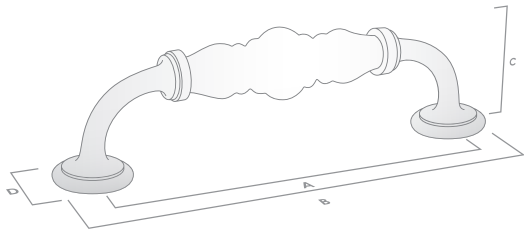

## Handle

Code	CTC (A)	Length (B)	Width (D)	Projection (C)	Finish
062.128.16	128mm	154mm	25mm	40mm	White Crackle / Pewter
062.128.17	128mm	154mm	25mm	40mm	Cream Crackle / Antique Brass
062.128.19	128mm	154mm	25mm	40mm	White / Brushed Nickel