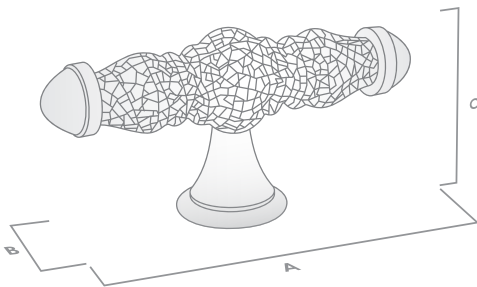

T-Knob

Code	Length (A)	Width (B)	Projection (C)	Finish
062.090.16	90mm	25mm	42mm	White Crackle / Pewter
062.090.17	90mm	25mm	42mm	Cream Crackle / Antique Brass
062.090.19	90mm	25mm	42mm	White / Brushed Nickel

Available Finishes: